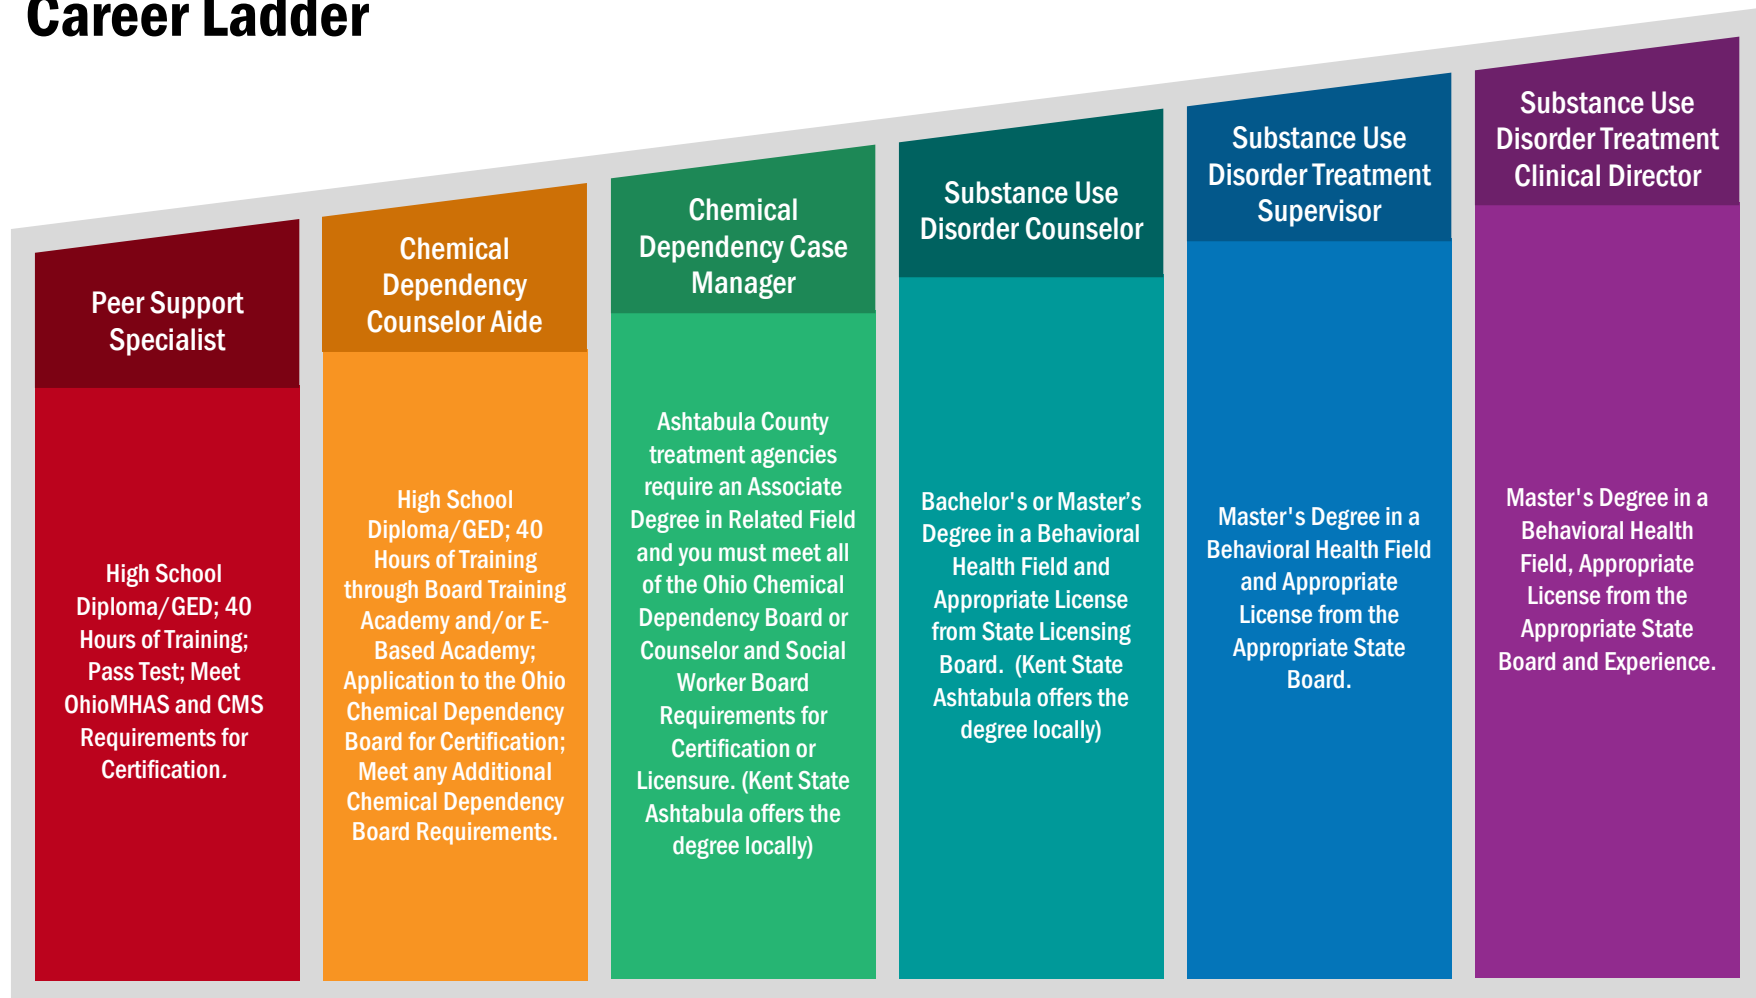

Substance Use Disorder Treatment Career Ladder

Helpful Links:

Ohio MHAS Peer Support - <https://mha.ohio.gov/wps/portal/gov/mha/community-partners/peer-supporters>

Ohio Counselor, Social Worker and Marriage and Family Therapist Board - <https://cswmft.ohio.gov/wps/portal/gov/cswmft/get-licensed>